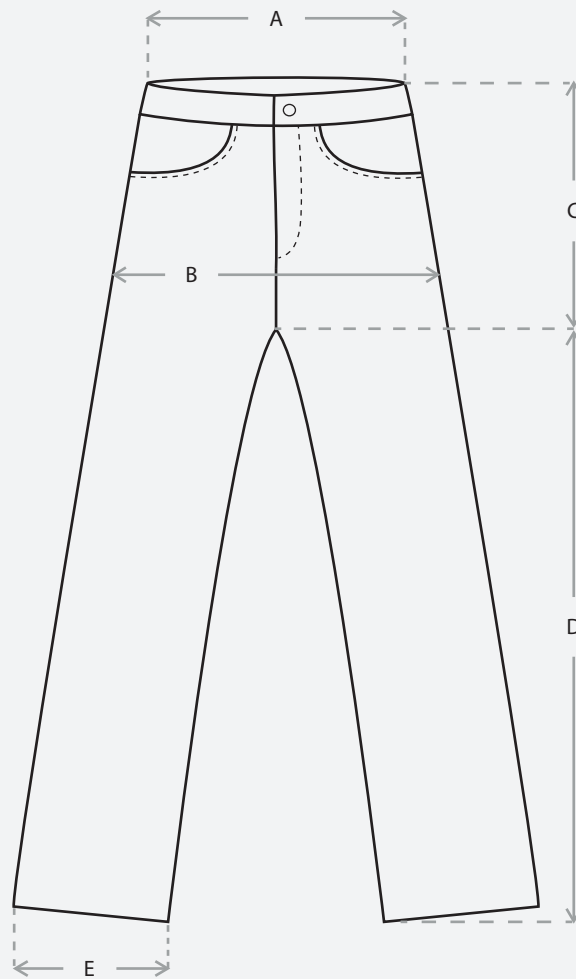

SERAPIS

	XS (28)		S (30)		M (32)		L (34)		XL (36)	
	cm	in	cm	in	cm	in	cm	in	cm	in
A. WAIST	42	16.5	43	17	44	17.25	45	17.75	47	18.5
B. HIPS	56	20	56	20	57	22	58	22.5	59	23.25
C. RISE	31	12	31	12	31	12	31	12	31	12
D. INSIDE LEG	81	32	81	32	81	32	81	32	81	32
E. LEG OPENING	20	7.75	20,5	8	21	8.25	21,5	8.75	22	9