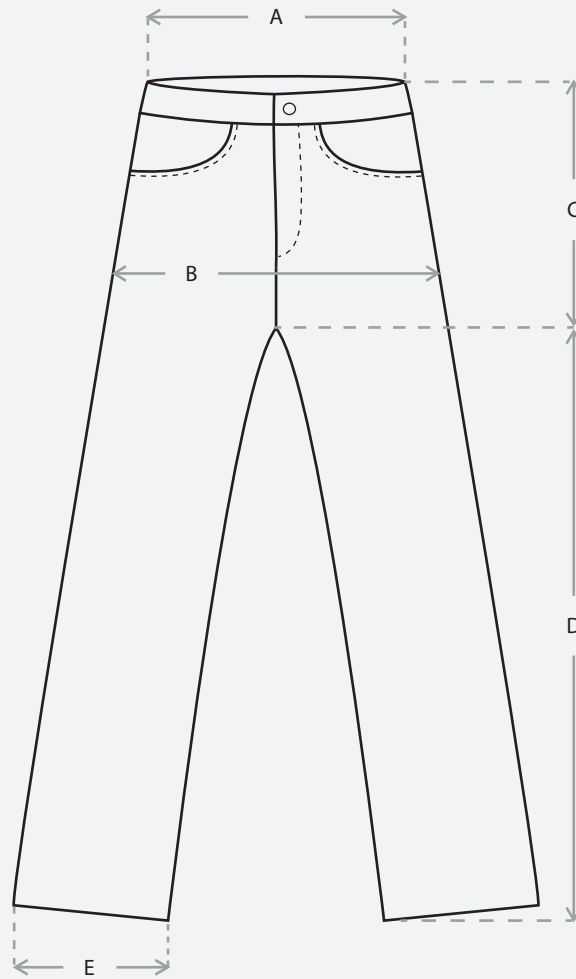

SERAPIS

	XS (26)		S (28)		M (30)		L (32)		XL (34)	
	cm	in	cm	in	cm	in	cm	in	cm	in
A. WAIST	34	13,5	35	13.75	37	14.5	38	15	40	15.5
B. HIPS	48	19	51	20	52	20.5	54	21	56	21.5
C. RISE	29	11.5	29,5	11.75	30	12	31	12.25	32	12.5
D. INSIDE LEG	81	32	81	32	81	32	81	32	81	32
E. LEG OPENING	18	7.25	18.5	7.5	19	7.75	20	8	21	8.25